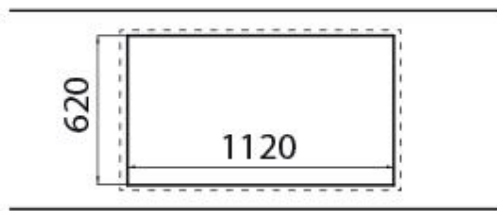

TECHNICAL DATA

Incasso

①

②

③