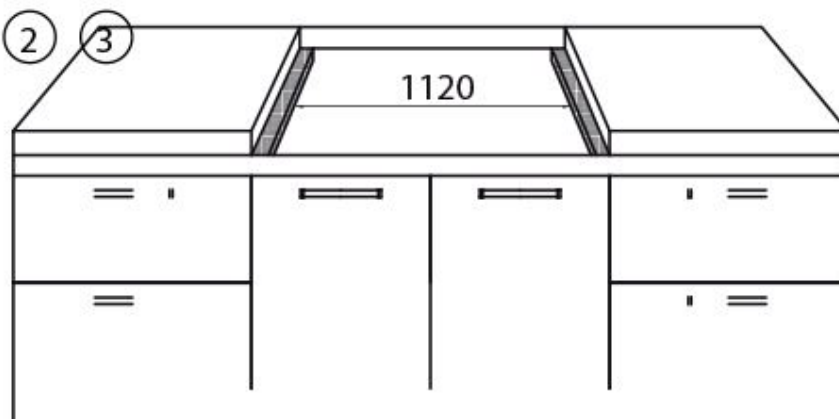

TECHNICAL DATA

Incasso

①

②

③