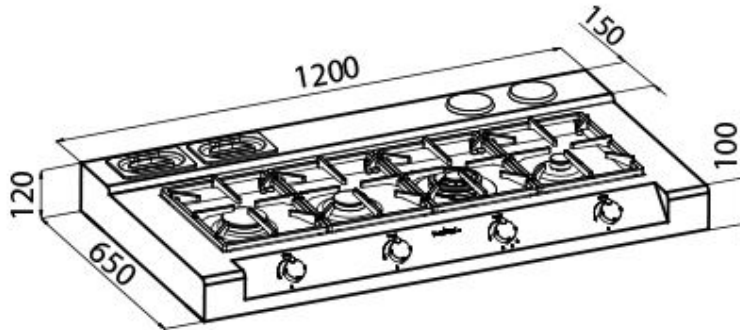

TECHNICAL DATA